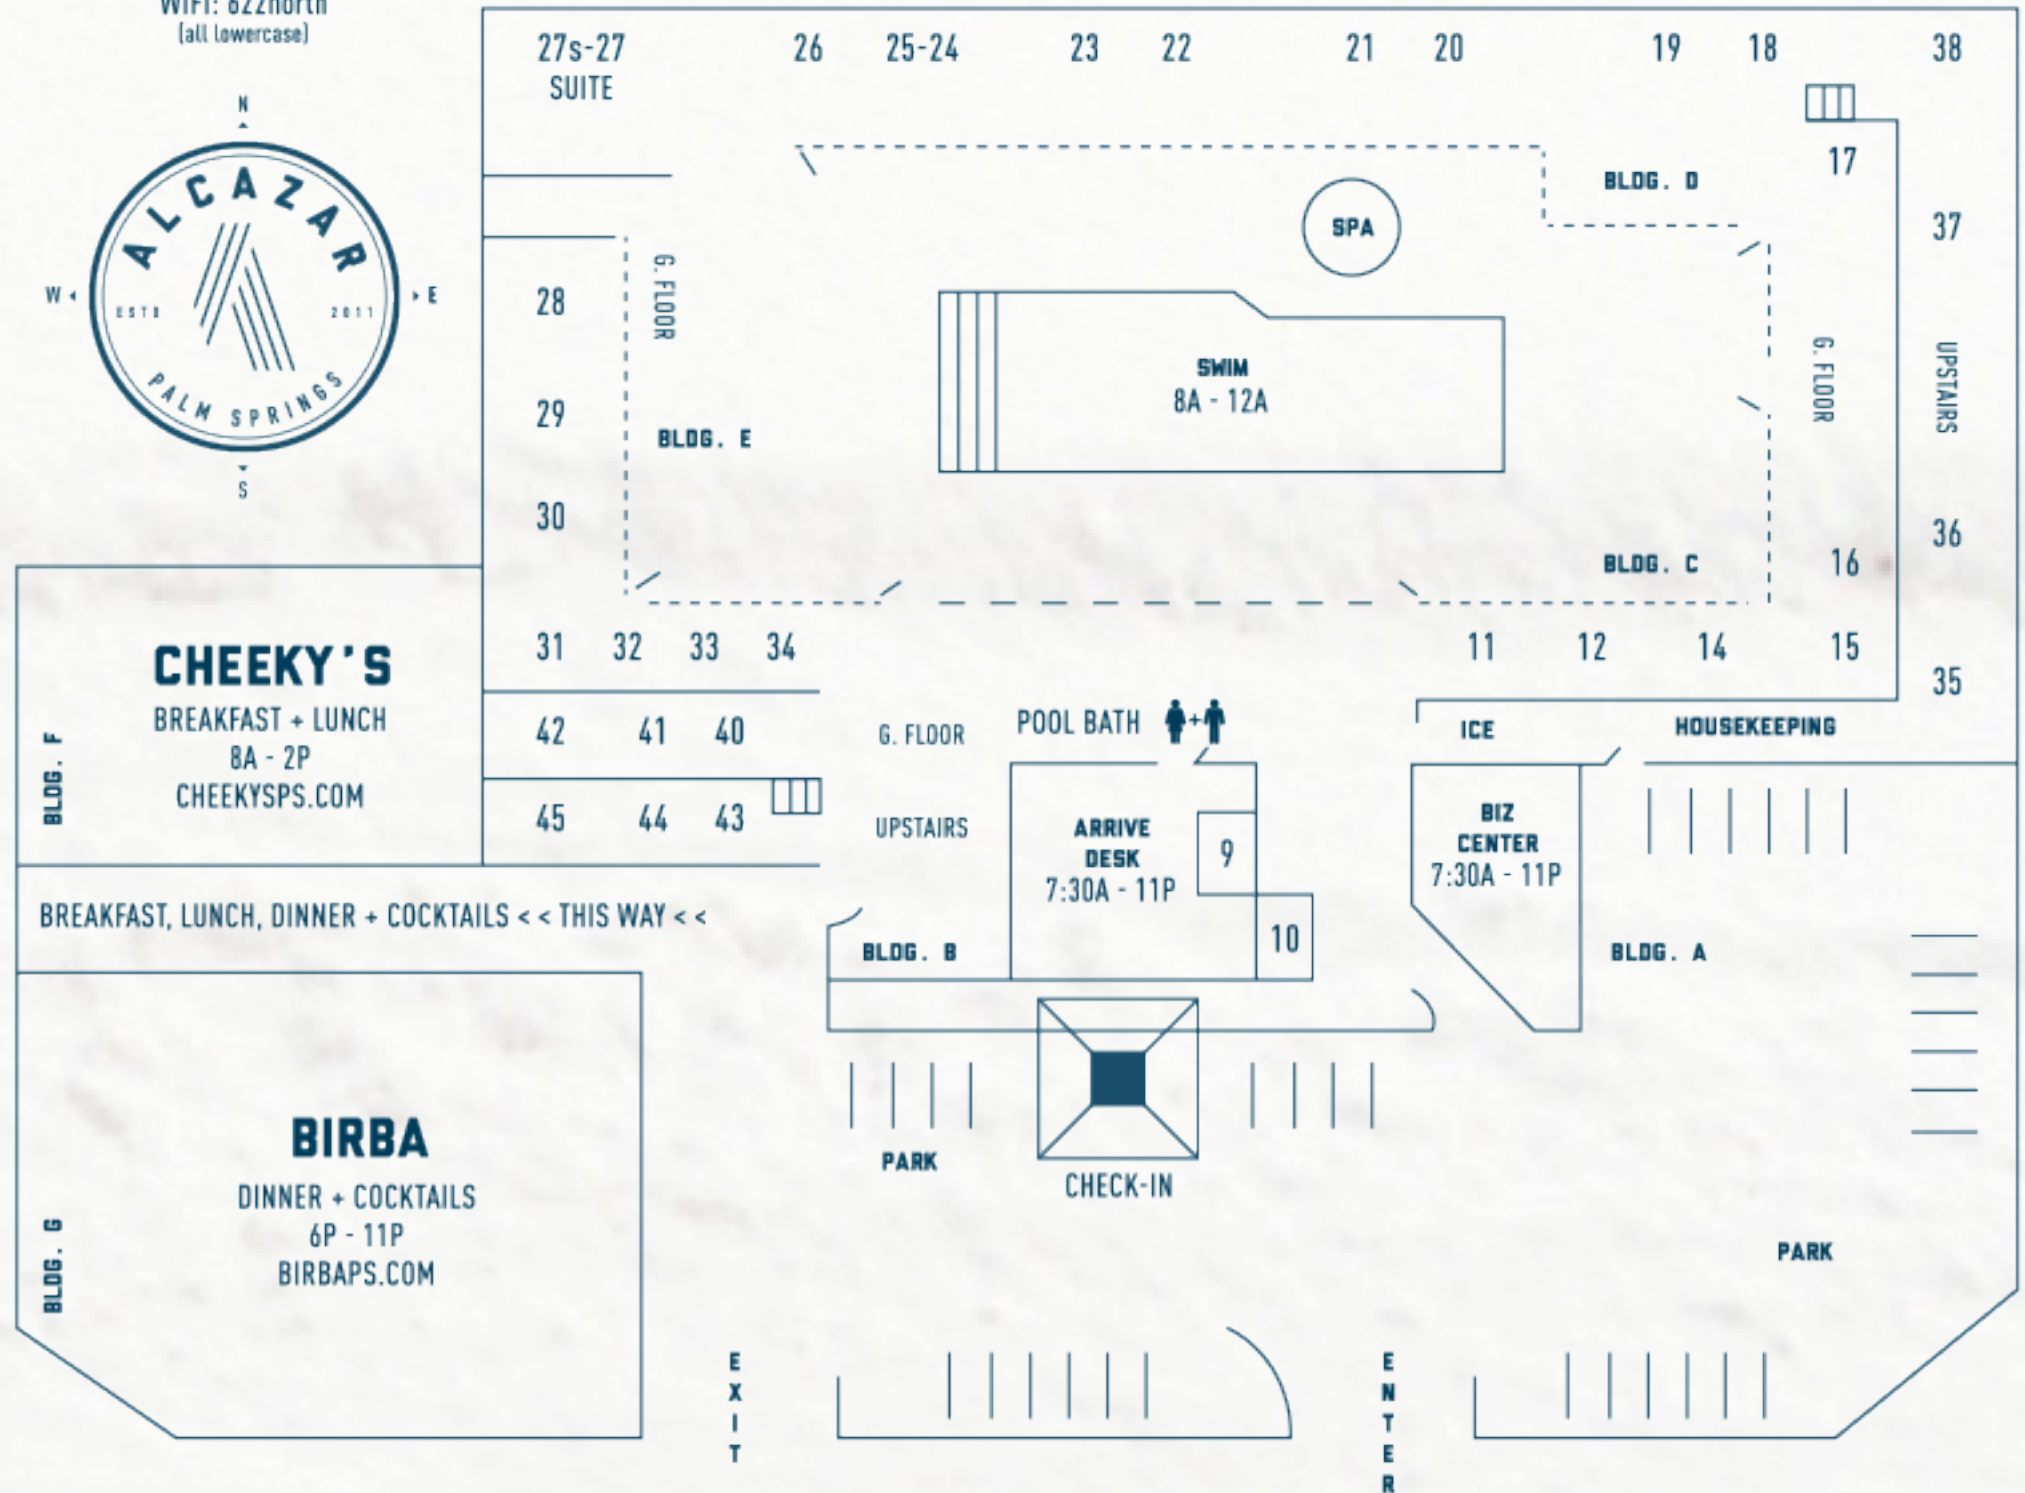

ALCAZAR PALM SPRINGS

622 N. PALM CANYON DR. PALM SPRINGS, CA. 92262 // 760.318.9850

COURTYARD QUEEN
9, 10 (Adjoining rooms)

POOLSIDE QUEEN
15, 21, 24, 32, 33

POOLSIDE KING
11, 12, 14, 16, 31, 34

POOLSIDE KING MOUNTAIN VIEW
35, 36, 37, 38

POOLSIDE DLX KING
17, 18, 19, 20, 22, 23, 28, 29, 30

DELUXE KING
Downstairs w/F. Place + Patio
40, 41, 42

DELUXE KING
Upstairs w/F. Place
43, 44, 45

DELUXE QUEEN DOUBLE
25, 26

KING SUITE
27 s-27
(1 or 2-bedroom w/adjoining doors)

PALM CANYON DRIVE

INDIAN CANYON DRIVE

GRAND VIA VALMONTE