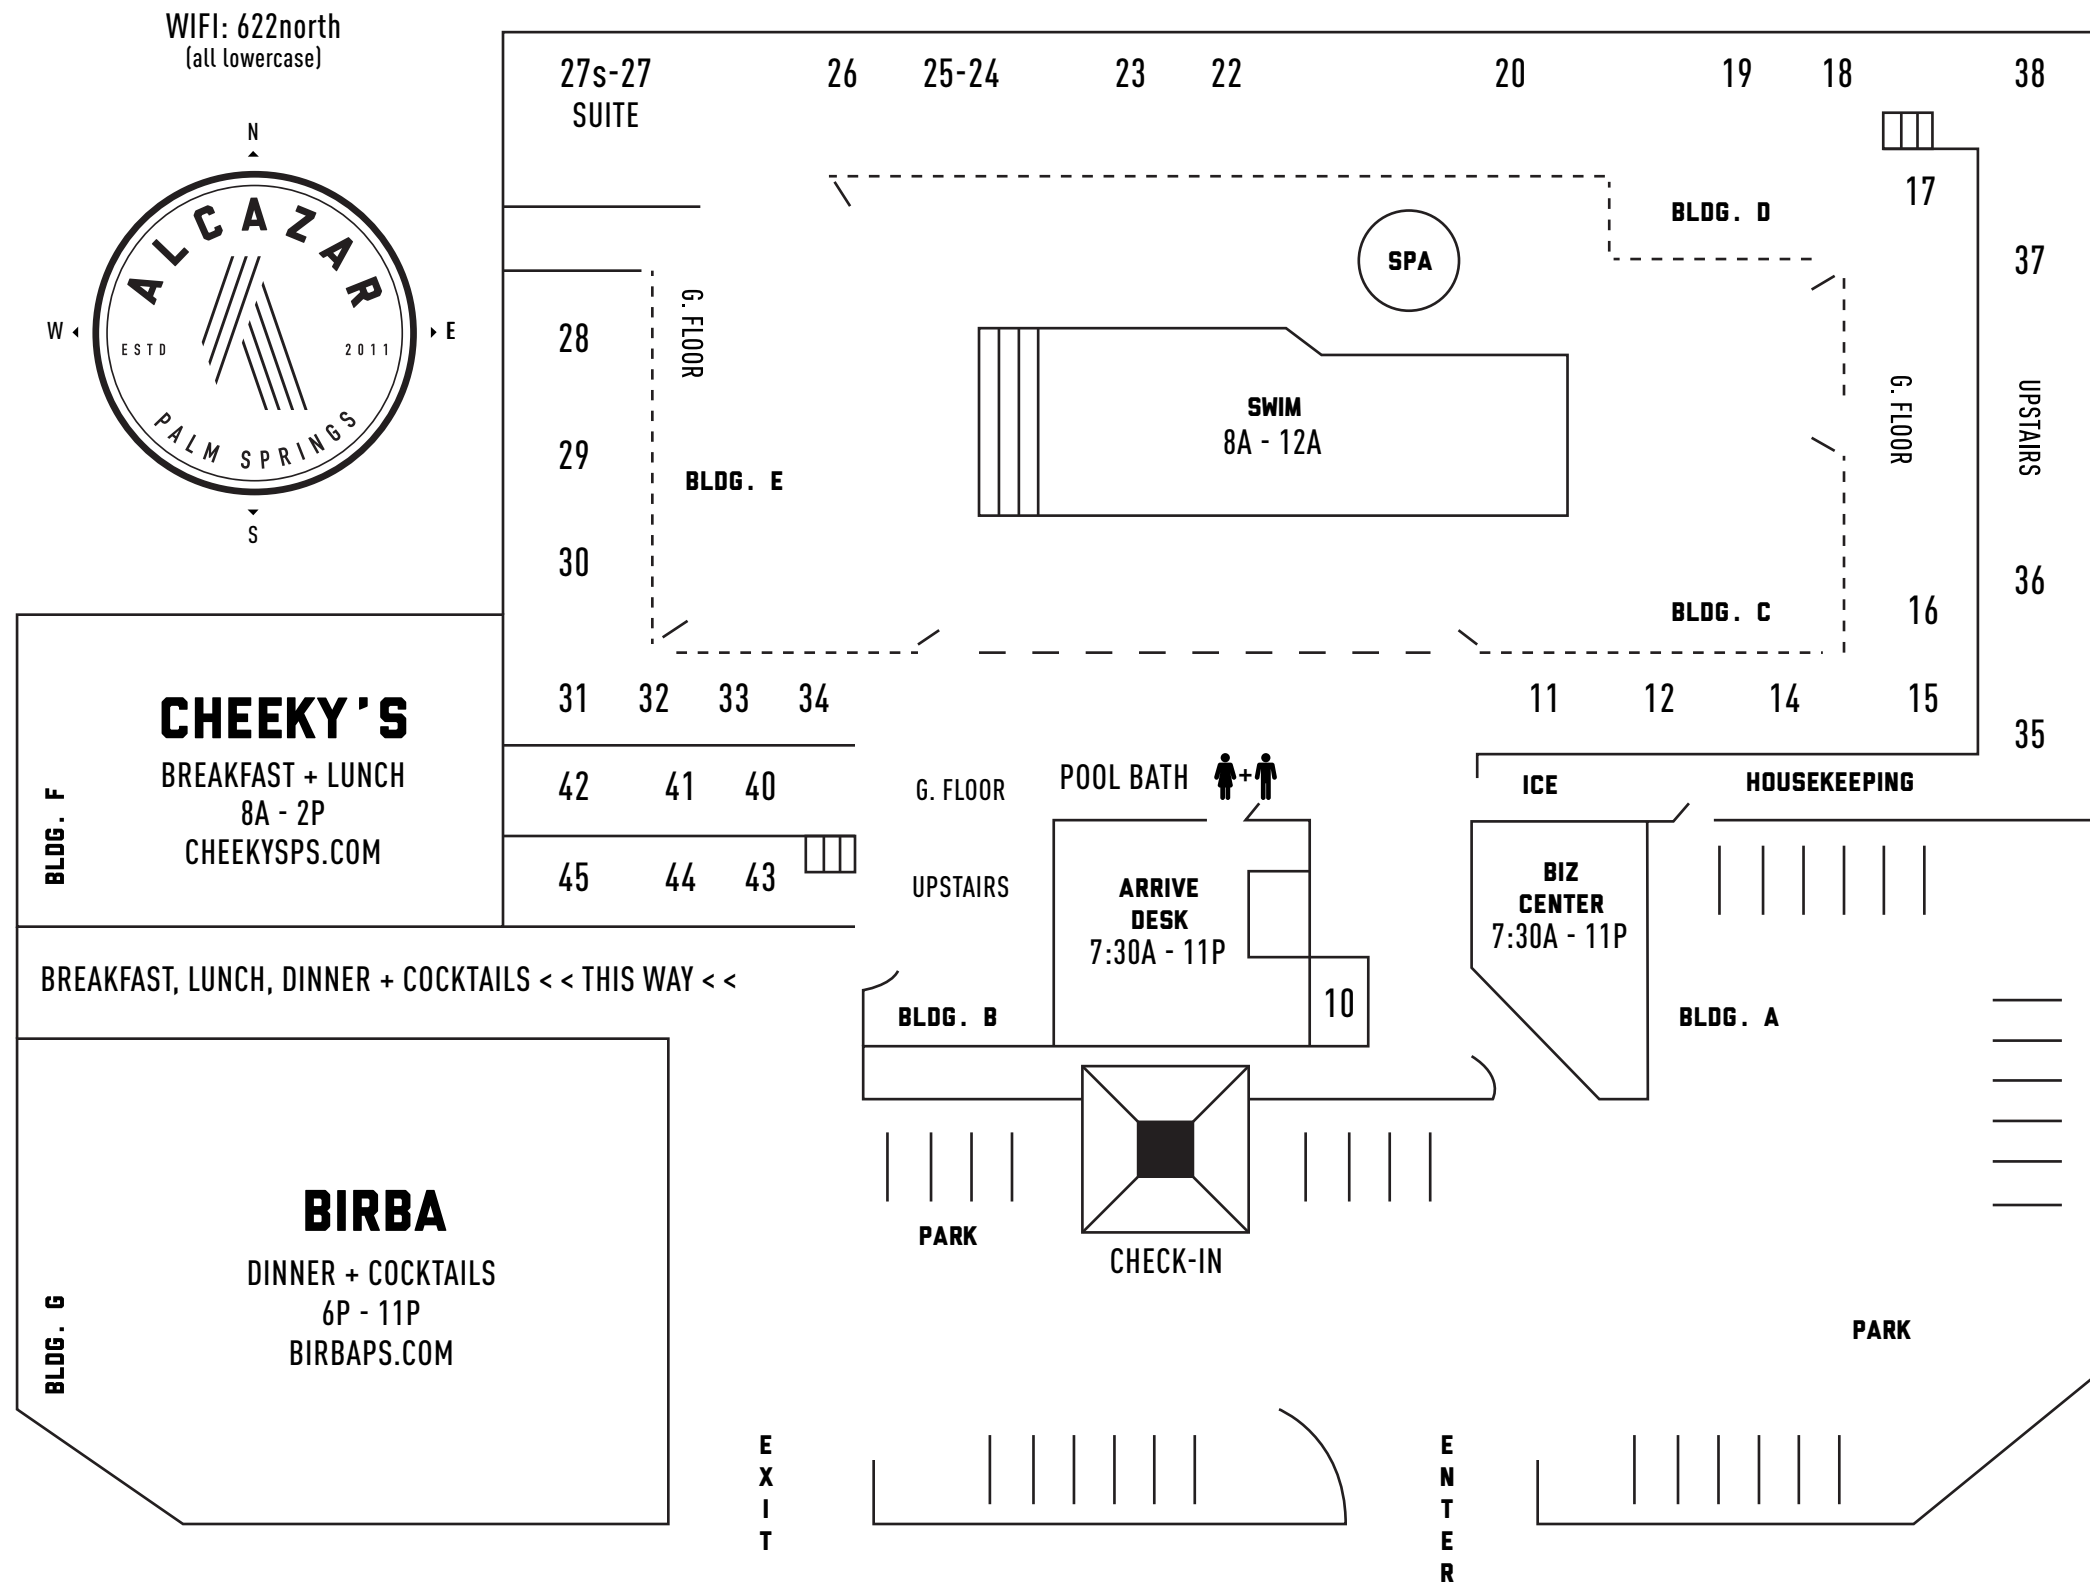

ALCAZAR PALM SPRINGS

622 N. PALM CANYON DR. PALM SPRINGS, CA. 92262 // 760.318.9850

POOLSIDE QUEEN
15, 24, 33

POOLSIDE QUEEN ADA ACCESSIBLE
32

POOLSIDE KING
11, 12, 14, 16, 34

POOLSIDE KING ADA ACCESSIBLE
31

POOLSIDE KING PATIO
28, 29, 30

POOLSIDE DELUXE KING
17, 18, 19, 20, 22, 23

POOLSIDE KING MOUNTAIN VIEW
35, 36, 37, 38 (FLOOR 2)

DELUXE KING W/ FIREPLACE + PATIO
40, 41, 42 (FLOOR 1)

DELUXE KING W/ FIREPLACE
43, 44, 45 (FLOOR 2)

DELUXE DOUBLE QUEEN
25, 26

COURTYARD QUEEN SUITE
10

KING SUITE W/ 1 OR 2 BEDROOMS
27S, 27

PALM CANYON DRIVE

INDIAN CANYON DRIVE

GRAND VIA VALMONTE