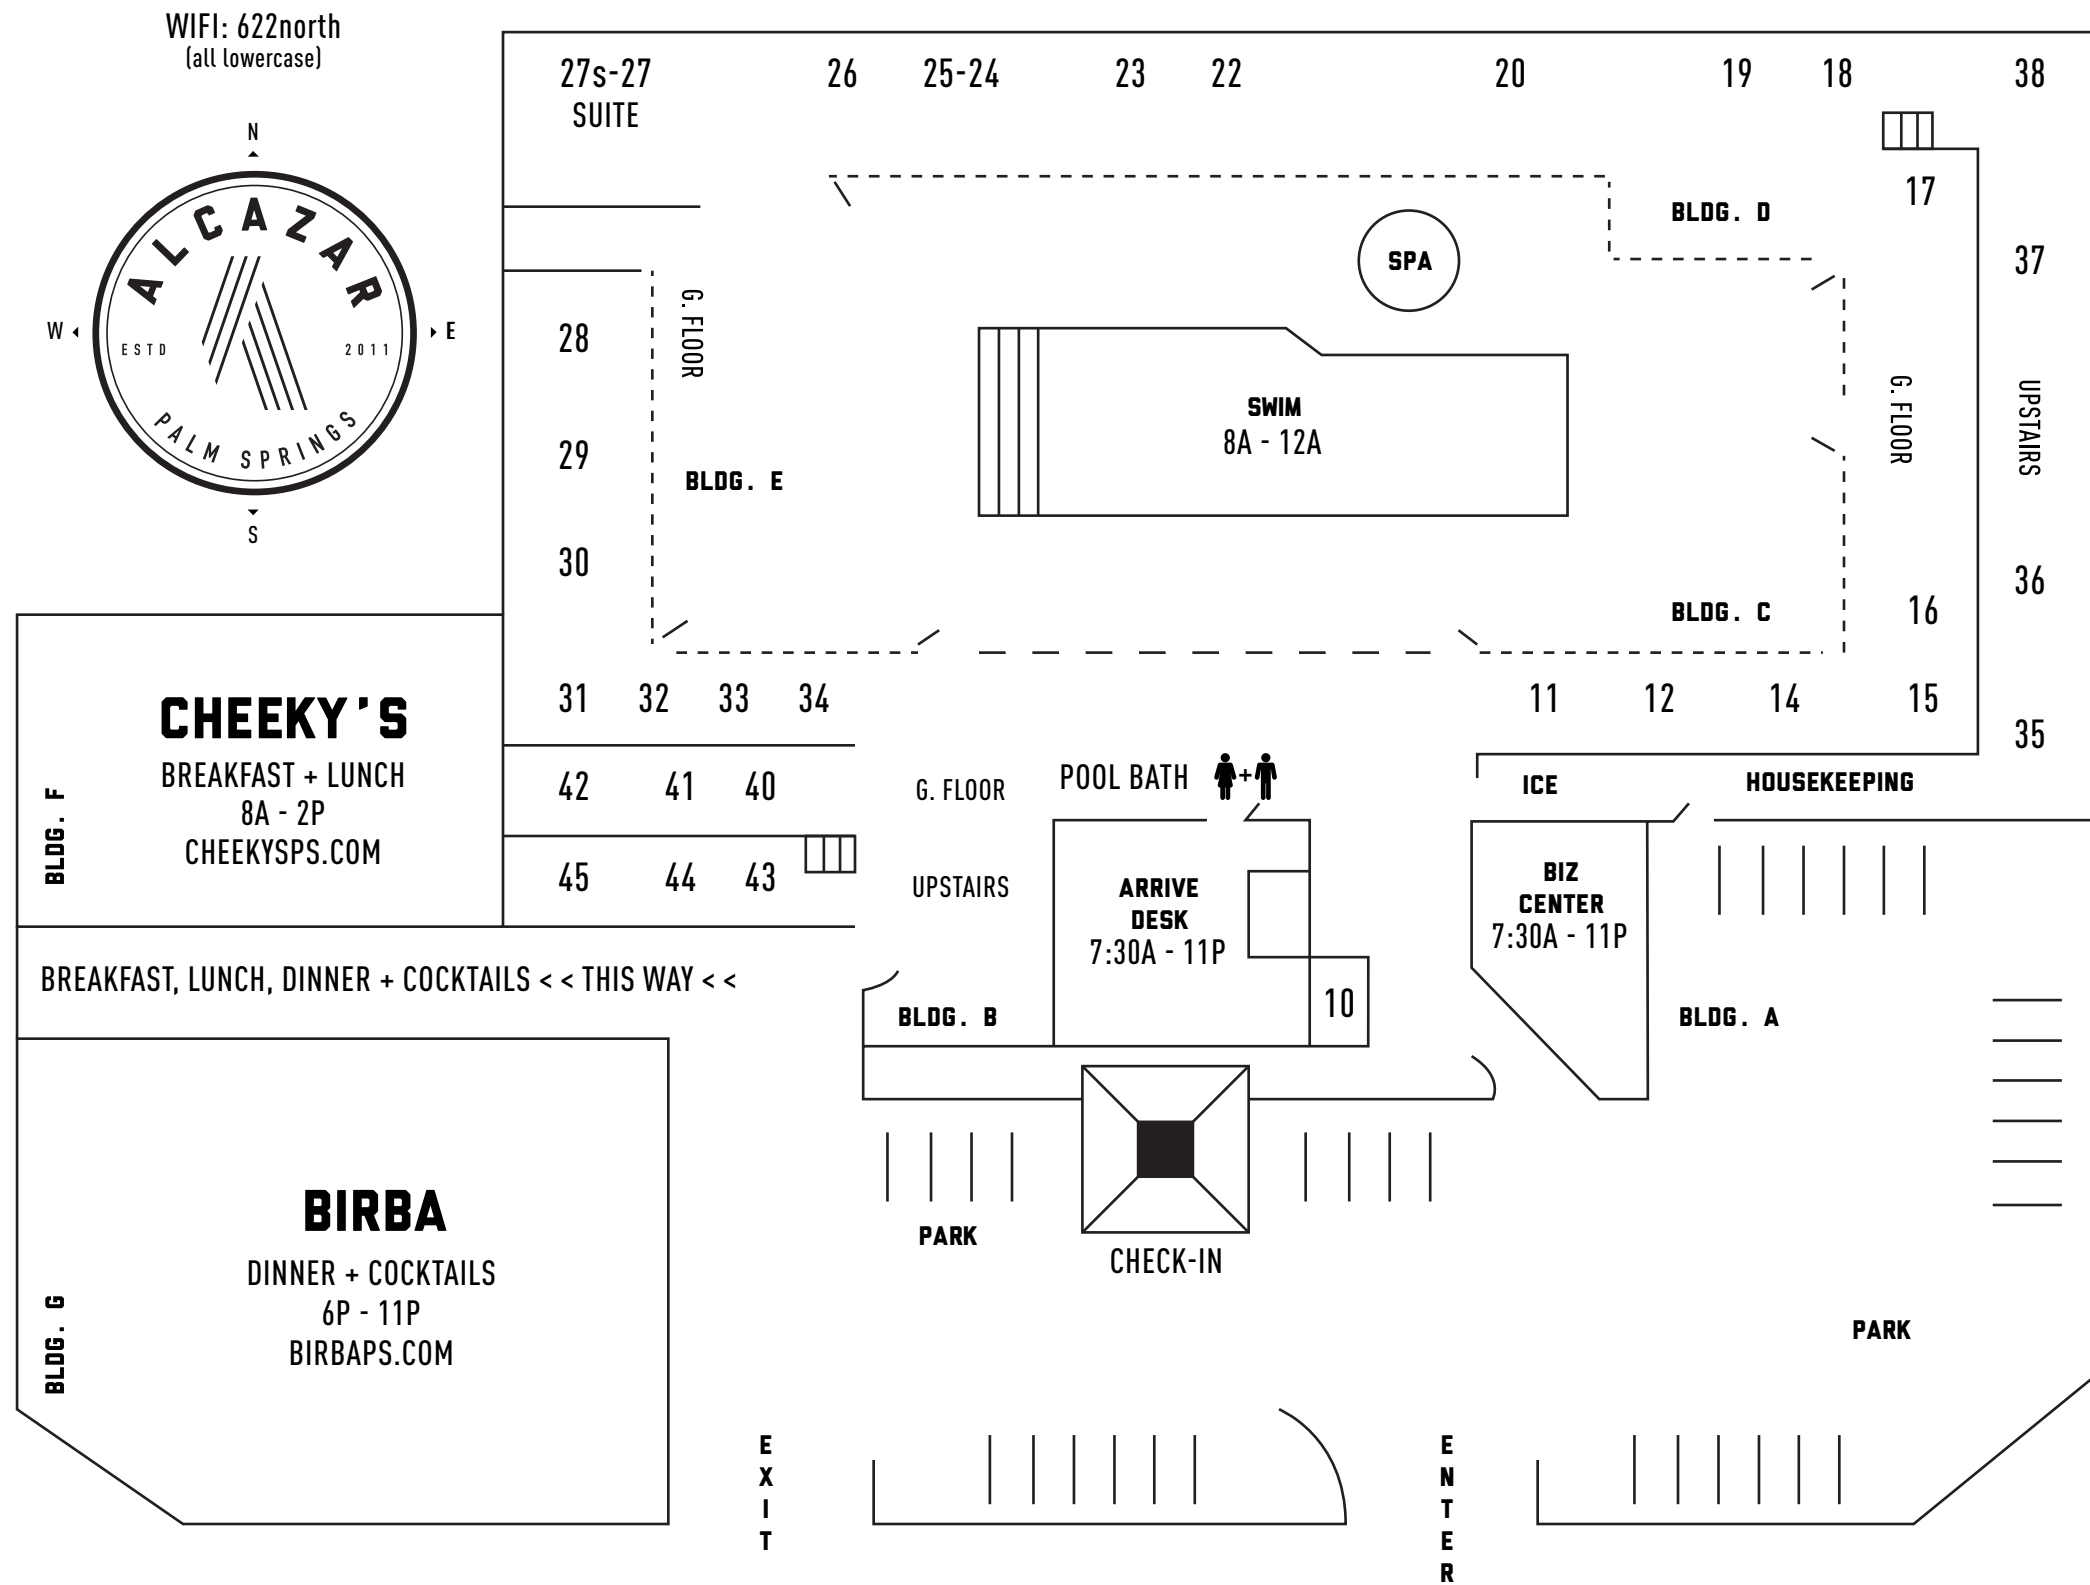

ALCAZAR PALM SPRINGS

622 N. PALM CANYON DR. PALM SPRINGS, CA. 92262 // 760.318.9850

POOLSIDE QUEEN
15, 24, 33, 34

POOLSIDE QUEEN ADA ACCESSIBLE
32

POOLSIDE KING
11, 12, 14, 16

POOLSIDE KING ADA ACCESSIBLE
31

POOLSIDE KING PATIO
28, 29, 30

POOLSIDE DELUXE KING
17, 18, 19, 20, 22, 23

POOLSIDE KING MOUNTAIN VIEW
35, 36, 37, 38 (FLOOR 2)

DELUXE KING W/ FIREPLACE + PATIO
40, 41, 42 (FLOOR 1)

DELUXE KING W/ FIREPLACE
43, 44, 45 (FLOOR 2)

DELUXE DOUBLE QUEEN
25, 26

COURTYARD KING SUITE
10

KING SUITE W/ 1 OR 2 BEDROOMS
27S, 27

PALM CANYON DRIVE

INDIAN CANYON DRIVE

GRAND VIA VALMONTE